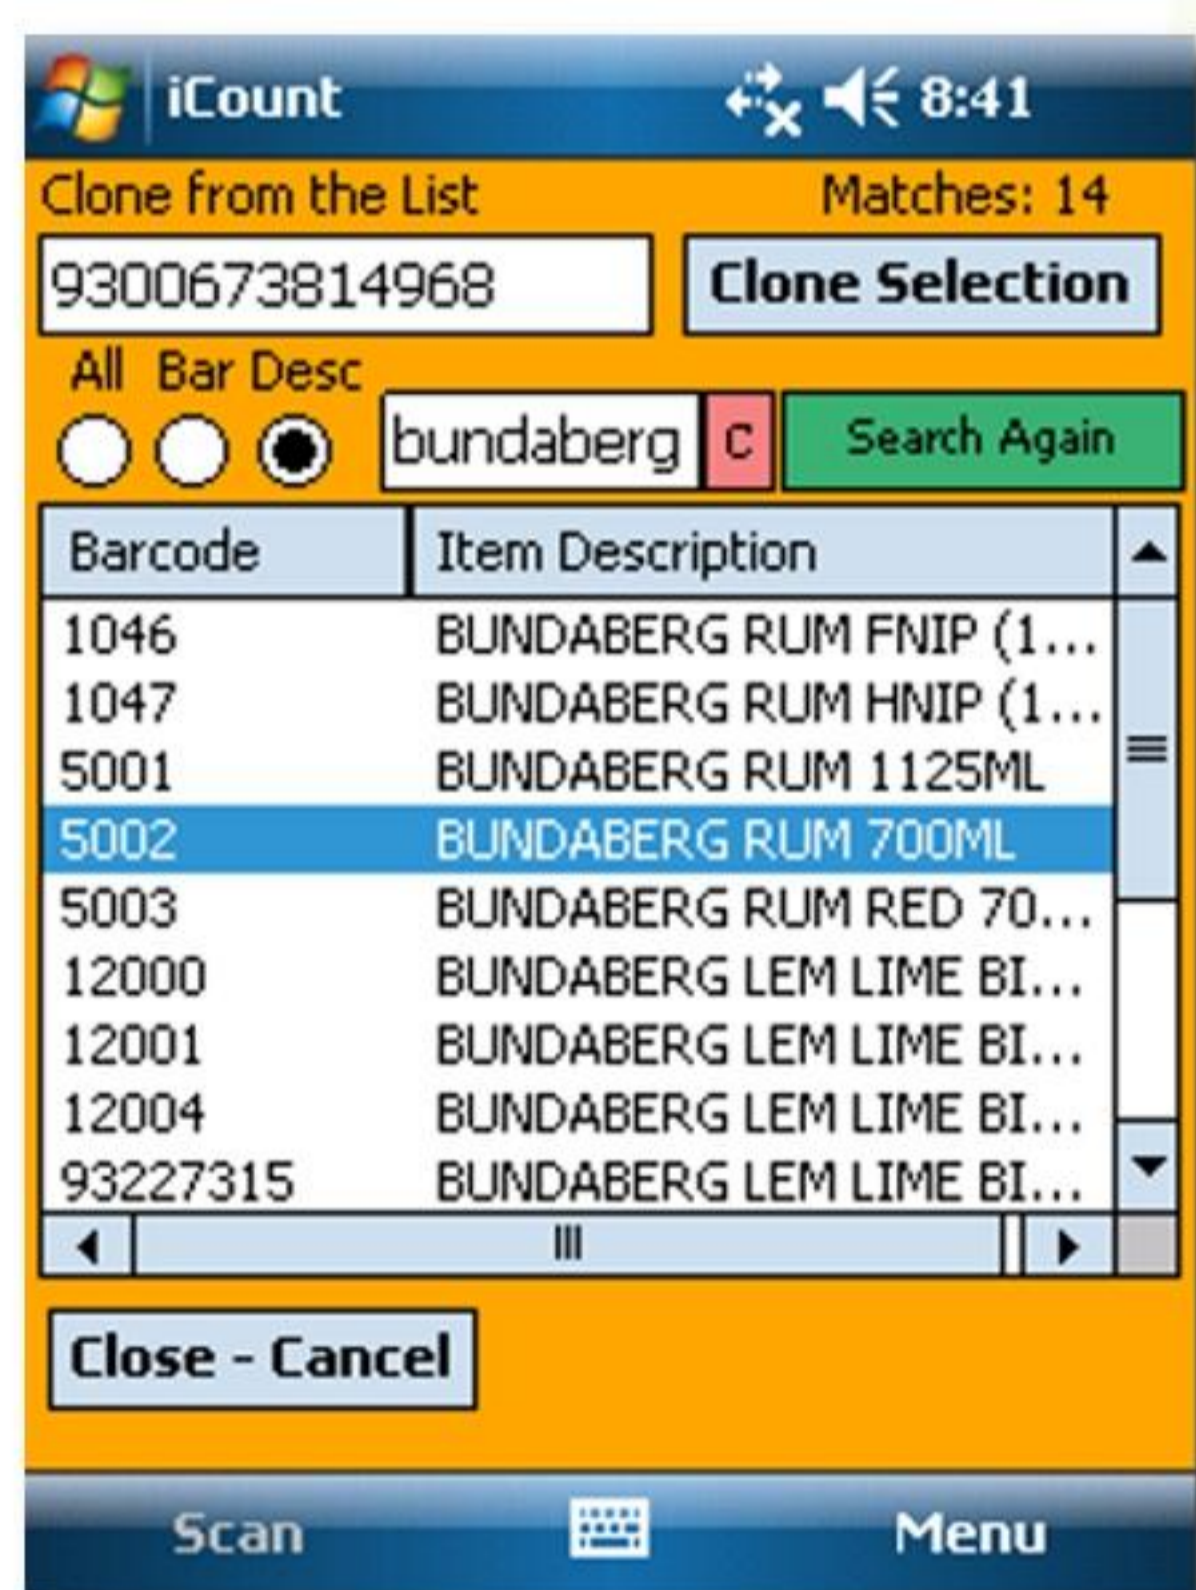

## New Generation Software for PDE/PDA Applications

Speed and Accuracy  
Increased Efficiency

- Eliminates searching for "items not found"
- Operator alert for not found barcodes
- Add barcode to existing item on PDE and information will update in the database
- Database description for all scanned items appears on device screen – no guessing
- Search database for item description using on screen keyboard and add counts
- Useful for items with no scan code
- Simple operation means less operator training
- Large, easy to read displays
- Colour coded display for ease of use
- Price Check Mode – enables simple price comparison
- Can be used for ordering, price checking, price ticketing or transfers

Main entry screen

## Full Intergation with iControl

- Electronic processing of data via portable data entry (PDA) into iControl
- Full reporting functionality at department, location or venue level
- Allows you to track which areas of your venue require follow up
- All reports in unit and carton quantity